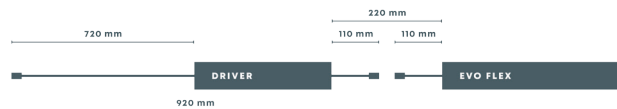

ELECTRONICS

Voltage _____ 12V AC
Output _____ 10.00 Watt
VA _____ 14.50
Power factor _____ 0.60
Light source _____ RGB
Lifetime _____ 25000 hours
Energy label _____ G
Dimmable _____ yes

Length of cable lead:
Complete length DRIVER incl. cable _____ 920 mm
From DRIVER to EASY-LOCK _____ 720 mm
From DRIVER to MINI CONNECTOR _____ 110 mm
From EVO FLEX to MINI CONNECTOR _____ 110 mm