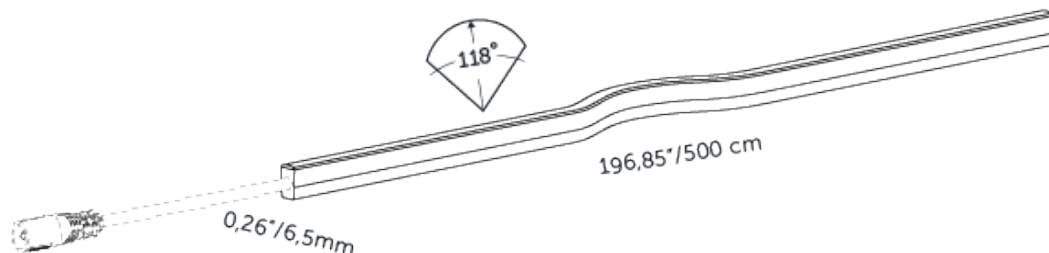

PROTECTION RATING

IP : 68