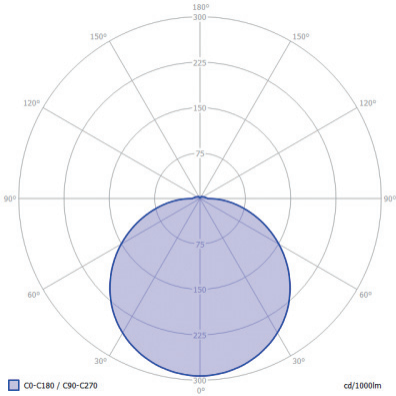

## LIGHT SPECIFICATIONS

Color temperature \_\_\_\_\_ 3100 K  
CRI (RA) \_\_\_\_\_ -  
Luminous intensity \_\_\_\_\_ 57.70 Cd  
Light beam 0-180 \_\_\_\_\_ 125°  
Light beam 90-270 \_\_\_\_\_ 125°  
Net luminous flux \_\_\_\_\_ 180 lumen  
Luminous efficiency \_\_\_\_\_ 18 lumenwatt

## PROTECTION RATING

IP : 68

in-lite®

**ILLUMINANCE - CONE OF LIGHT**

CENTER BEAM (FC)	BEAM DIAMETER (FT)	DISTANCE (FT)
25	5,76	1,5
9	9,60	2,5
5	13,45	3,5
3	17,29	4,5
2	21,13	5,5
1	24,97	6,5

Beam angle (0-180°) (90-270°): 125°  
 edge illuminance is 1/2 of Centre beam