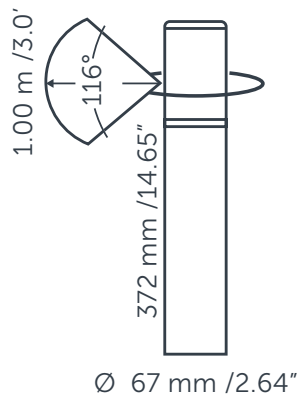

OUTDOOR LIGHTING

LIV LOW

GENERAL

LIV LOW
 Category: solitary
 Light source: LED
 Color changing: no
 Warranty: 5 years

DIMENSIONS

Length: -
 Width: -
 Height: 372 mm / 14.65"
 Diameter: 67 mm / 2.64"
 Total height: -
 Recess depth: -

ELECTRONICS

Voltage: 12V AC
 Output: 1.50 Watt
 VA: 2.50
 Power factor: 0.60
 Light source: 3x SMD-LED 0.5W
 Lifetime: 25000 hours
 Dimmable: no
 Length of cable lead: 600 mm / 24"

LIGHT SPECIFICATIONS

Color temperature: 2750 K
 CRI (RA): 95
 Luminous intensity: 6.10 Cd
 Light beam 0-180: 360°
 Light beam 90-270: 116°
 Net luminous flux: 60 lumen
 Luminous efficiency: 40 lumenwatt

MATERIAL

Ring Plate: -
 Lens: polycarbonate
 Exterior: aluminum
 Easy Lock included: yes
 Installation hardware included: yes

AVAILABLE PRODUCT COLORS

■ Corten: 10201781 ■ Dark Grey: 10201761
 ■ Rose Silver: 10201751 □ White: 10201775

AVAILABLE ACCESSORIES

-

PROTECTION RATING

IP : 55

| Distance | | Light circle 0-180° | | Light circle 90-270° | | Illuminance |
|----------|------|---------------------|------|----------------------|------|-------------|
| [m] | [ft] | [m] | [ft] | [m] | [ft] | [lux] |
| 0.3 | 0.8 | - | - | 0.8 | 2.6 | 97.6 |
| 0.5 | 1.6 | - | - | 1.6 | 5.3 | 24.4 |
| 0.8 | 2.5 | - | - | 2.4 | 7.9 | 10.8 |
| 1.0 | 3.3 | - | - | 3.2 | 10.5 | 6.1 |
| 1.3 | 4.1 | - | - | 4.0 | 13.1 | 3.9 |
| 1.5 | 4.93 | - | - | 4.8 | 15.8 | 2.7 |
| 1.0 | 3.3 | - | - | 3.2 | 10.5 | 6.1 |