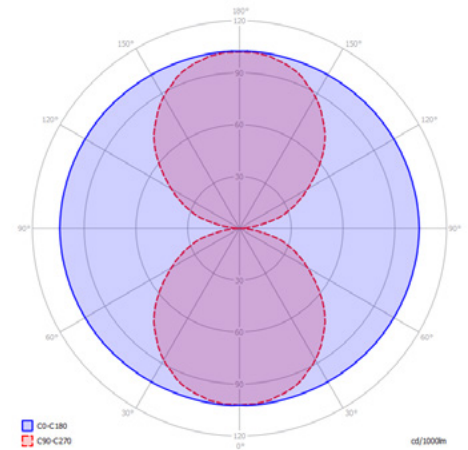

OUTDOOR LIGHTING

LIV LOW

GENERAL

LIV LOW
 Category: solitary
 Light source: LED
 Color changing: no
 Warranty: 5 years

DIMENSIONS

Length: -
 Width: -
 Height: 372 mm / 14.65"
 Diameter: 67 mm / 2.64"
 Total height: -
 Recess depth: -

ELECTRONICS

Voltage: 12V AC
 Output: 1.50 Watt
 VA: 2.50
 Power factor: 0.60
 Light source: 3x SMD-LED 0.5W
 Lifetime: 25000 hours
 Dimmable: no
 Length of cable lead: 600 mm / 24"

LIGHT SPECIFICATIONS

Color temperature: 2750 K
 CRI (RA): 95
 Luminous intensity: 6.10 Cd
 Light beam 0-180: 360°
 Light beam 90-270: 116°
 Net luminous flux: 60 lumen
 Luminous efficiency: 40 lumenwatt

AVAILABLE ACCESSORIES

-

PROTECTION RATING

IP : 55

| Distance | | Light circle 0-180° | | Light circle 90-270° | | Illuminance |
|----------|------|---------------------|------|----------------------|------|-------------|
| [m] | [ft] | [m] | [ft] | [m] | [ft] | [lux] |
| 0.3 | 0.8 | - | - | 0.8 | 2.6 | 97.6 |
| 0.5 | 1.6 | - | - | 1.6 | 5.3 | 24.4 |
| 0.8 | 2.5 | - | - | 2.4 | 7.9 | 10.8 |
| 1.0 | 3.3 | - | - | 3.2 | 10.5 | 6.1 |
| 1.3 | 4.1 | - | - | 4.0 | 13.1 | 3.9 |
| 1.5 | 4.93 | - | - | 4.8 | 15.8 | 2.7 |
| 1.0 | 3.3 | - | - | 3.2 | 10.5 | 6.1 |